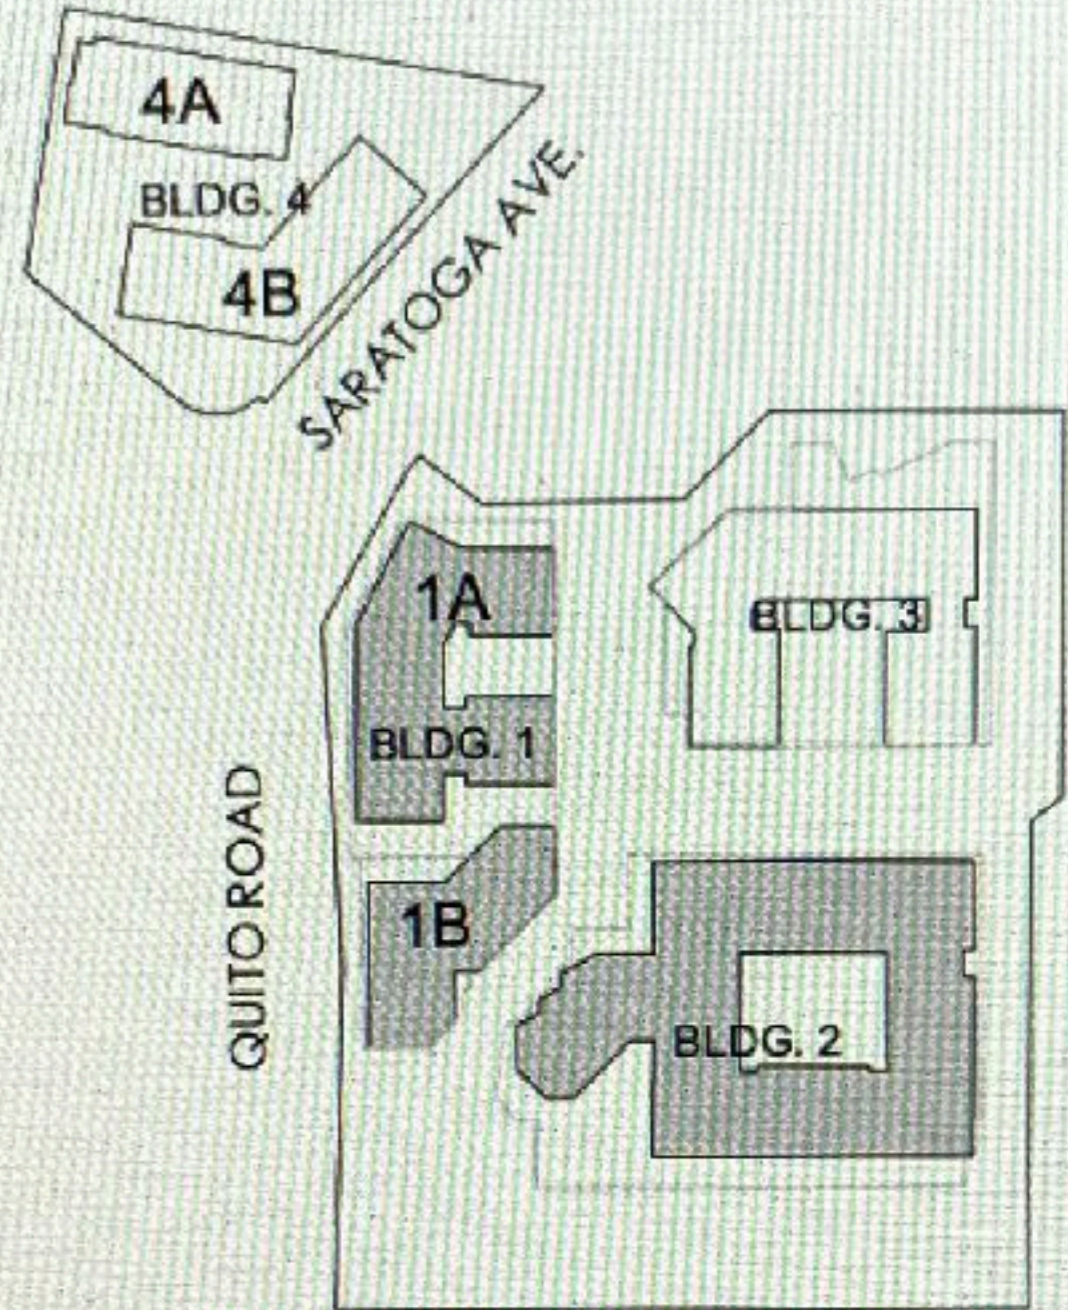

West Elevation -- Building 1

North Elevation -- Building 3

West Elevation -- Building 2

Saratoga Elevation -- Building 4B

Affordable Residential Tower w/Entry Court

Architectural Presence at Major Street Intersection

PD Plan Set – 3rd Submittal (Architectural Sheets)
December 9, 2021

KEY MAP

PD Plan Set – 3rd Submittal (Architectural Sheets)
December 9, 2021